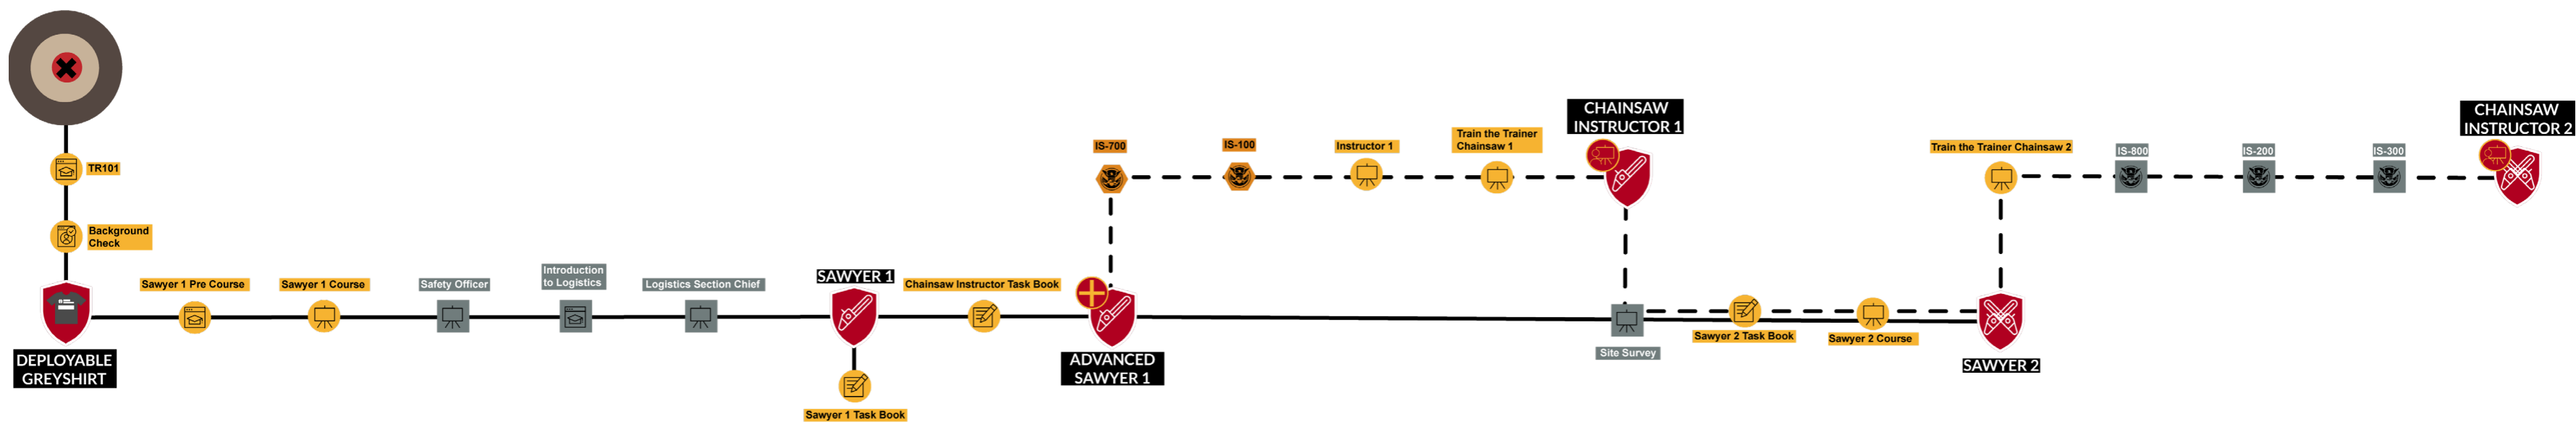

# SAWYER ROADMAP

Chainsaw Operations is a dynamic asset within Team Rubicon. It is built of hard charging sawyers who are ready to respond at a moment's notice. Its primary mission is to support homeowners on their worst day by providing vegetative debris removal, felling, and route clearance operations.

## MAC

Zoom in: [CMD] + =  
Zoom out: [CMD] + -

## KEY

TR Course / Experience Requirement	Experience Outside of TR Route	City Designation
Non TR Course / Experience Requirement	Instructor Led Training	State Designation
Recommended / Optional	Online Course	Territory Designation
Concurrent Training Block (To be completed while serving)	Task / Workbook	External Experience
Position	Assessment	Military Experience
Traditional Route	Application	Background Check
Optional Route	Deployment	Advanced Designation
	Onboarding	On Ramp
	Instructor Designation	Off Ramp
	FEMA Course	

This document outlines the courses, training, and experiences Greyshirts can engage with during their journey at Team Rubicon. The information displayed represents TR's suggested sequence to date but is subject to change, so check in regularly for updates.